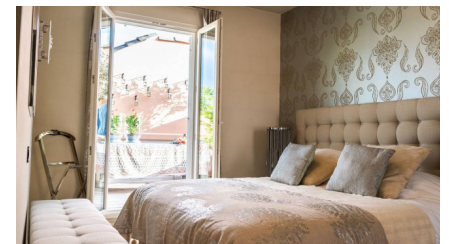

**BORDIGHERA, SEA VIEW PENTHOUSE FOR SALE**

**RIF. 13860 - PRICE: € 450.000 - MQ 110**

Bordighera, a few steps from the sea, we offer for sale a splendid penthouse with sea view, located on the border between Bordighera and Ospedaletti, in one of the most beautiful locations on the Ligurian Riviera. The property is located in an elegant condominium, equipped with concierge service, and enjoys a strategic position, just a few minutes drive from the city center and the beaches. The apartment consists of a spacious living area with open kitchen, ideal for moments of conviviality and relaxation, large terrace with sea view, toilet available to the living area. The sleeping area, on the other hand, offers two welcoming bedrooms, one with an en suite bathroom, a second bathroom, a study and a closet/laundry room. The property includes a garage, a cellar and a covered parking space