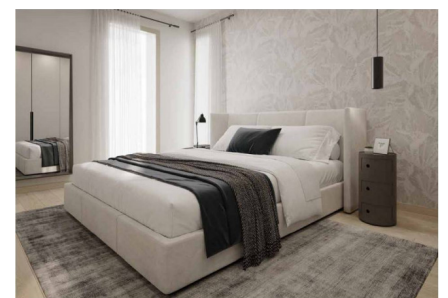

BUSSANA, NEWLY BUILT APARTMENT

RIF. 13849 - PRICE: € 273.000 - MQ 53

Sanremo, in the quiet and characteristic area of Bussana, for sale apartment located on the first floor of a newly built building, in a modern and quiet residential context. The apartment is divided as follows: bright living area with direct access to the loggia, perfect for enjoying the splendid days outdoors, double bedroom and bathroom with shower. Designed in energy class A +, it offers a perfect combination of design, innovation and safety, with a structure compliant with the most modern anti-seismic regulations. The heating is autonomous underfloor, powered by a hydronic heat pump, to ensure maximum comfort in every season. The interior spaces are customizable: flooring and coverings can be chosen directly by the buyer, from a vast selection of samples available on site, to create the

MORE DETAILS

Riferimento: 13849
Prezzo: € 273.000
Riscaldamento: autonomo
Superficie: mq 53
Camere: 1

Locali: 2
Distanza Dal mare: Metri 150
Piano: Piano terra
Piani totali: 2
Località: Bussana

RENDER
vista dell'esterno